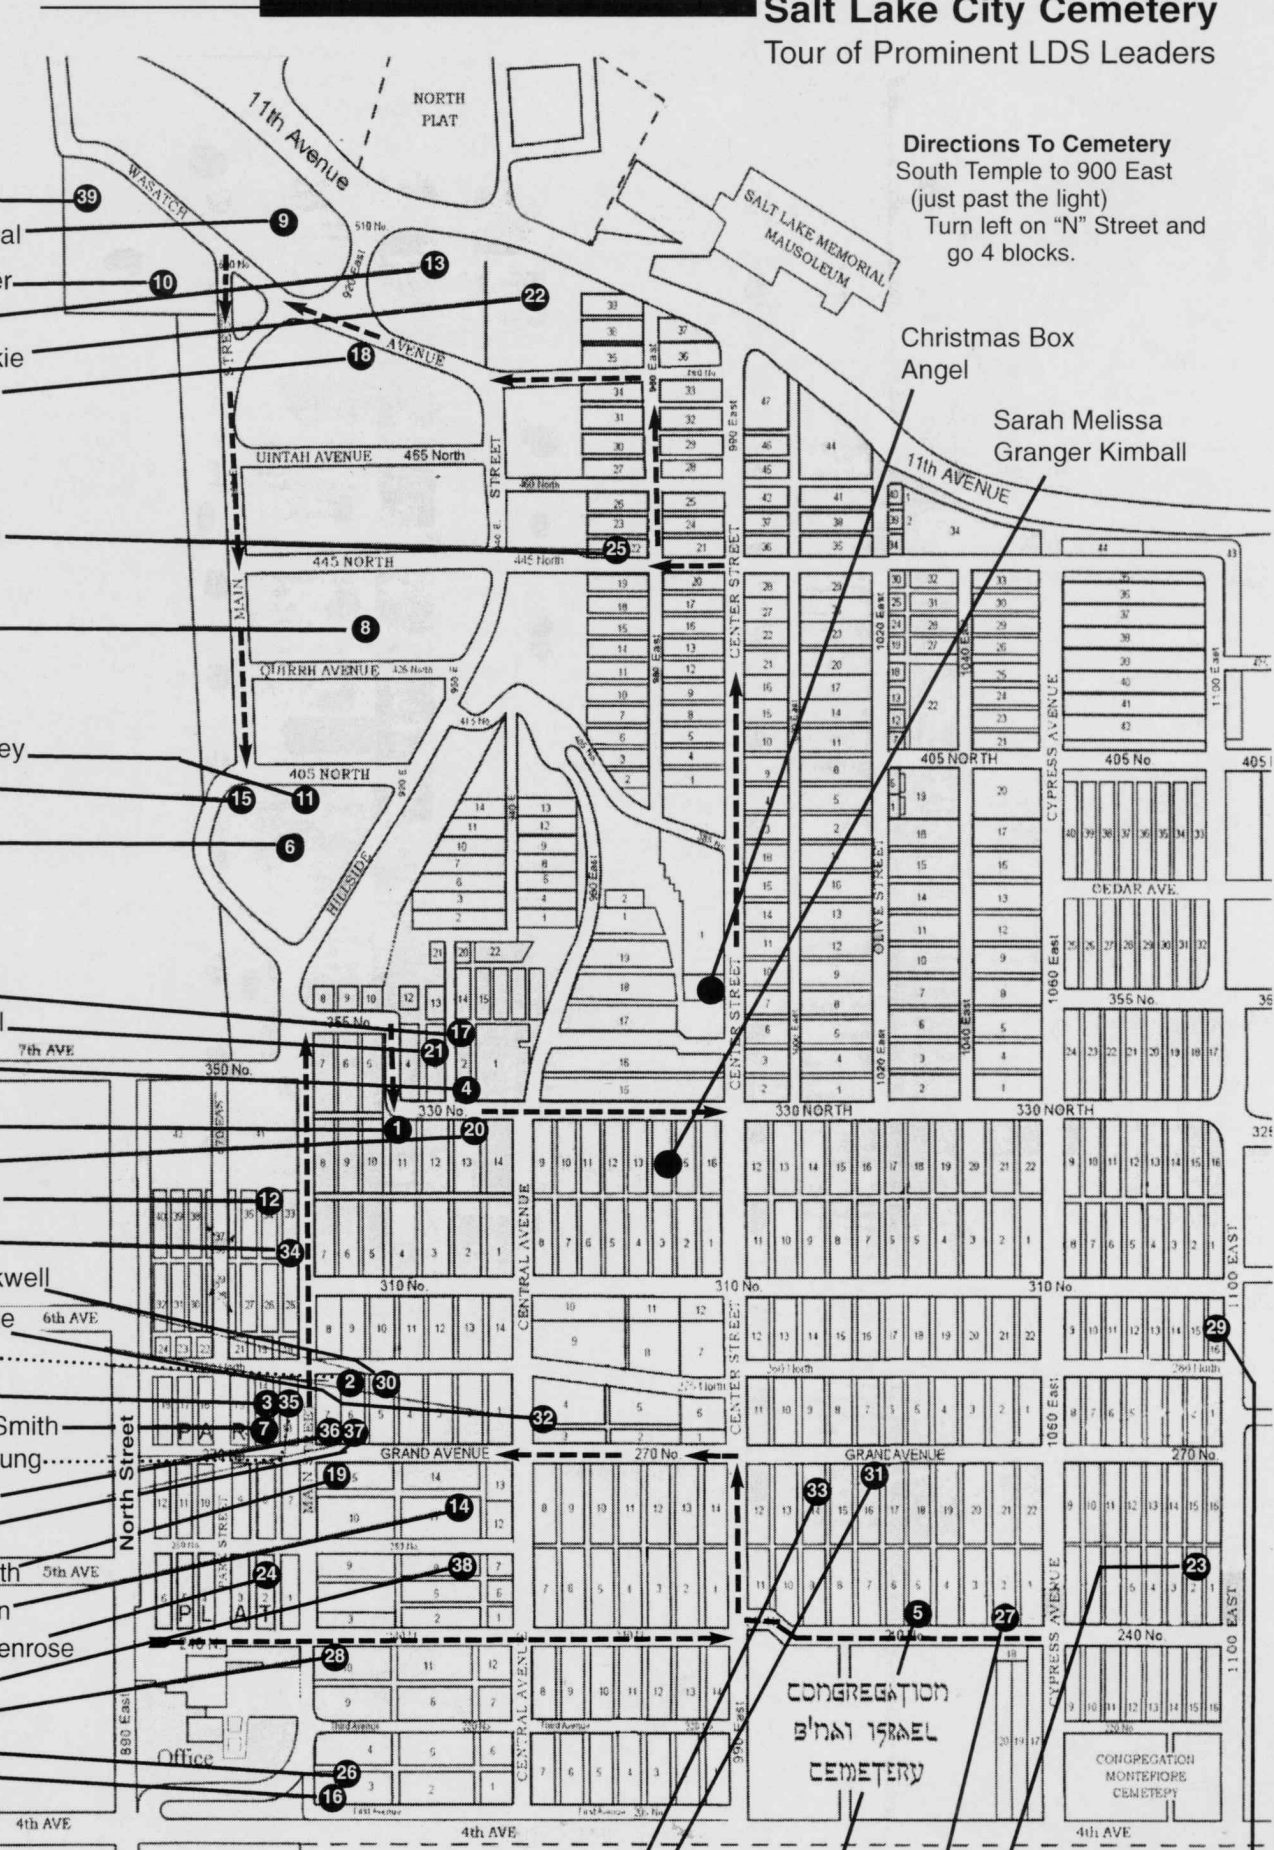

Salt Lake City Cemetery

Tour of Prominent LDS Leaders

Directions To Cemetery
South Temple to 900 East
(just past the light)
Turn left on "N" Street and
go 4 blocks.

- Neal A. Maxwell
- Spencer W. Kimbal
- Howard W. Hunter
- Hugh B. Brown
- Bruce R. McConkie
- Richard L. Evans

Mark E. Peterson

Harold B. Lee

- Gordon B. Hinckley
- J. Reuben Clark

David O. McKay

- Matthew Cowley
- J. Golden Kimball
- Heber J. Grant

- John Taylor
- Jedediah Grant
- Marvin J. Ballard
- John A. Widstoe

- Orrin Porter Rockwell
- James E. Talmage
- Wilford Woodruff

- Joseph F. Smith
- Joseph Fielding Smith
- Amelia Folsom Young

- Reynolds Cahoon
- Mary M. Wallace
- Mary Fielding Smith
- George Q. Cannon

- Romania Preatt Penrose
- Truman O. Angell
- Willard Richards
- W.W. Phelps
- William Clayton

Christmas Box
Angel

Sarah Melissa
Granger Kimball

- N. Eldon Tanner
- Ellis R. Shipp

- George Albert Smith
- Orson Pratt

- LeGrand Richards
- Charles W. Penrose

Hyphenated line indicates possible route